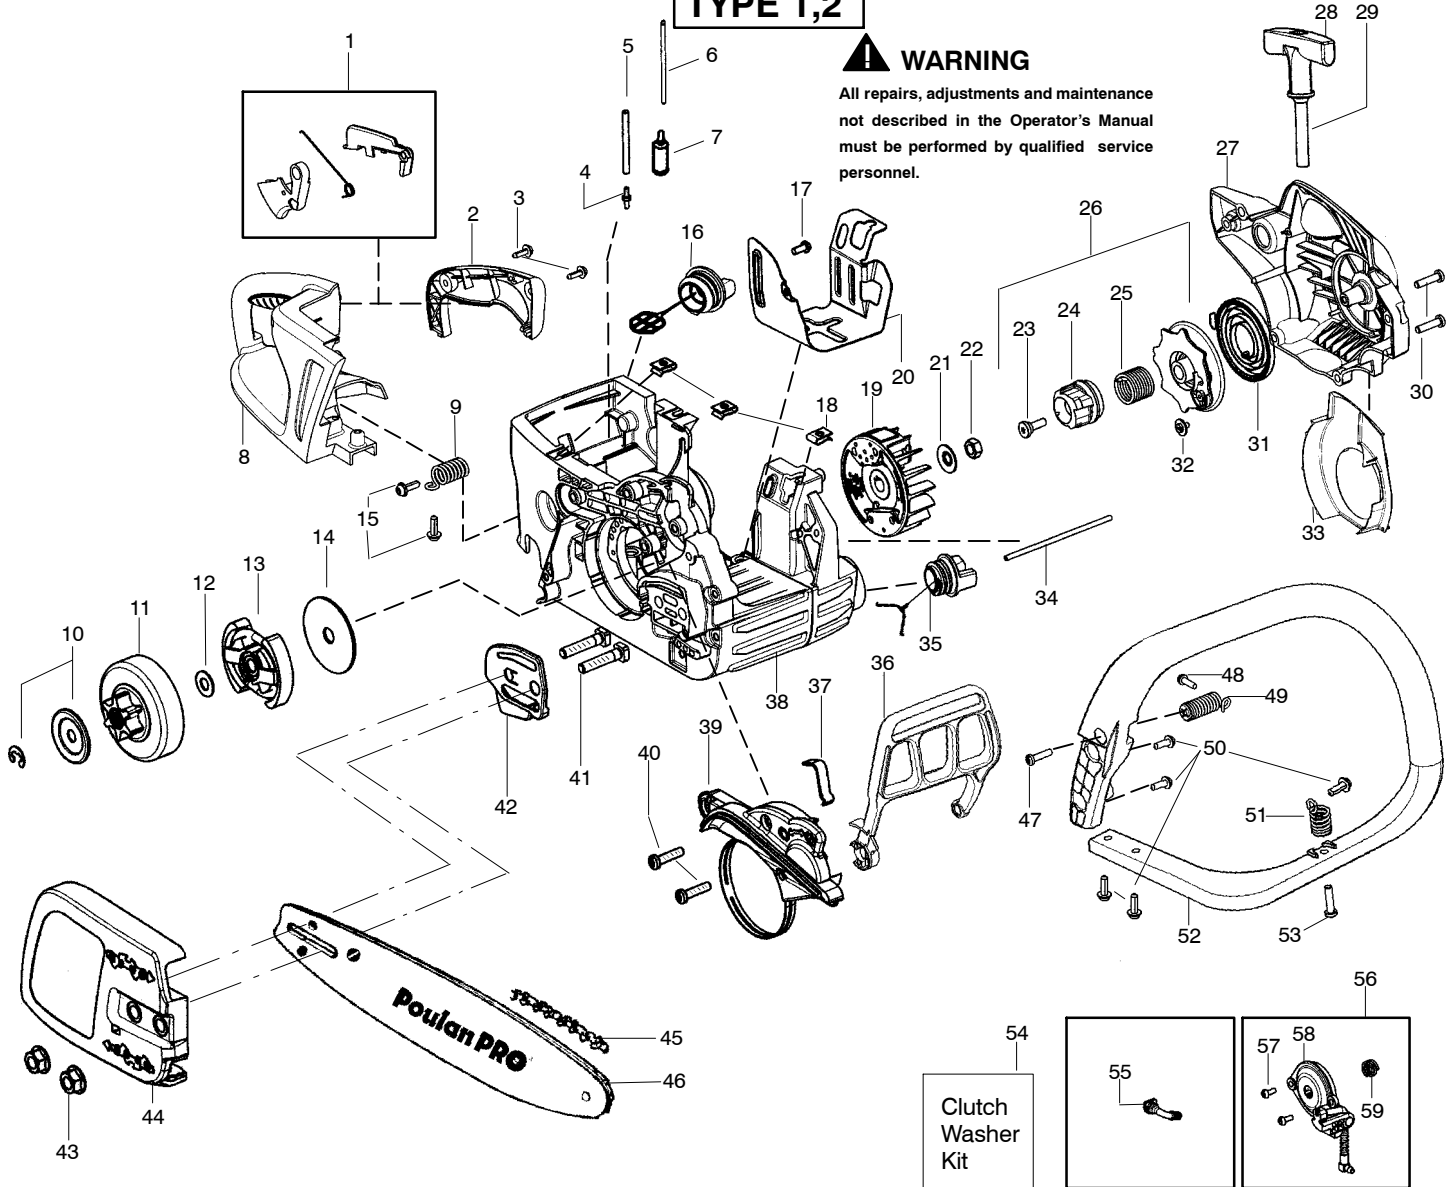

TYPE 1,2

⚠ WARNING

All repairs, adjustments and maintenance not described in the Operator's Manual must be performed by qualified service personnel.

Ref.	Part No.	Description	Ref.	Part No.	Description	Ref.	Part No.	Description
1.	530071927	Kit-Trigger/Lockout	24.	530059677	Starter Hub-EPS	44.	545012003	Assy-Clutch Cover
2.	545011903	Cover-Handle	25.	530021180	Spring-EPS	45.	952051338	Accy-18" Chain
3.	530016433	Screw	26.	530071966	Kit- EPS Starter Pulley	46.	952044926	Accy-18" Bar
4.	530023877	Fitting-Fuel line	27.	545011703	Housing-Fan	47.	530016432	Screw
5.	530069216	Kit-Fuel Line (Large)	28.	530056402	Handle-Starter	48.	530016443	Screw
6.	530069247	Kit-Fuel Line (Small)	29.	530069232	Kit-Rope	49.	530059480	Assy-Rear Iso. Spring
7.	530095646	Assy-Fuel Pick Up	30.	530016432	Screw	50.	530015906	Screw
8.	545012103	Handle-Rear	31.	530042095	Spring-Starter	51.	530059479	Assy-Front Iso. Spring
9.	530059475	Spring-Rear Isolator	32.	530016080	Screw	52.	530057878	Handle-Front
10.	530071945	Kit-Clutch Washer	33.	530057868	Baffle	53.	530016432	Screw
11.	530057905	Assy-Clutch Drum 3/8"	34.	530058786	Assy-Oil Vent	54.	530071945	Kit-Clutch Washer
12.	530071945	Kit-Clutch Washer	35.	530057236	Assy-Oil Cap w/ret.	55.	530057924	Assy-Oil Pick Up
13.	530057907	Assy-Clutch	36.	530057880	Handguard	56.	530071891	Kit-Oil Pump
14.	530016419	Washer-Large Clutch	37.	530016416	Spring-Handguard	57.	530016064	Screw
15.	530015906	Screw	38.	545011803	Assy-Chassis (Incl. 4,5,6,7,9,15,16,17,18, 20,34,35,37,41,51,)	58.	530057931	Assy-Oil Pump
16.	530047192	Assy-Fuel Cap w/ret	39.	530071893	Kit-Chainbrake	59.	530037820	Gear-Worm
17.	530016064	Screw	40.	530016432	Screw			
18.	530015922	Nut-"U" type speed	41.	530016133	Bolt-Bar			
19.	530039231	Assy-Flywheel	42.	530057910	Plate-Bar			
20.	530057911	Shield-Heat	43.	530015917	Nut-Bar			
21.	530015127	Washer-Flywheel						
22.	530016134	Nut-Flywheel						
23.	530021179	Screw-Shoulder						

✓ = NEW PART NUMBER FOR THIS IPL

★ = REFER TO THE SERVICE REFERENCE INDICATED FOR MORE INFORMATION. (LOCATED AT END OF IPL)